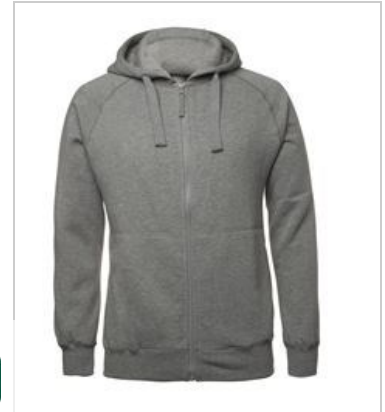

C OF C KIDS & ADULTS FULL ZIP FLEECE HOODIE

S3FH

A wardrobe favourite

colours
OF COTTON

Available Colours:

Details

- > 80% Cotton, 20% Polyester
- > Cotton rich CVC Fleece 310gsm
- > Fully lined hood
- > Raglan sleeves
- > No drawcord on kids sizes
- > Urban Fit
- > 2XS, XS only available in Gunmetal

Sizing

ADULTS	2XS	XS	S	M	L	XL	2XL	3XL	4XL	5XL
CHEST	49	52.5	55	57.5	60	62.5	65	67.5	70	72.5
SP LENGTH	64	68	70	72	74	76	78	80	81	82
KIDS	6	8	10	12	14					
CHEST	40	42.5	45	49	52					
SP LENGTH	52	56	60	64	68